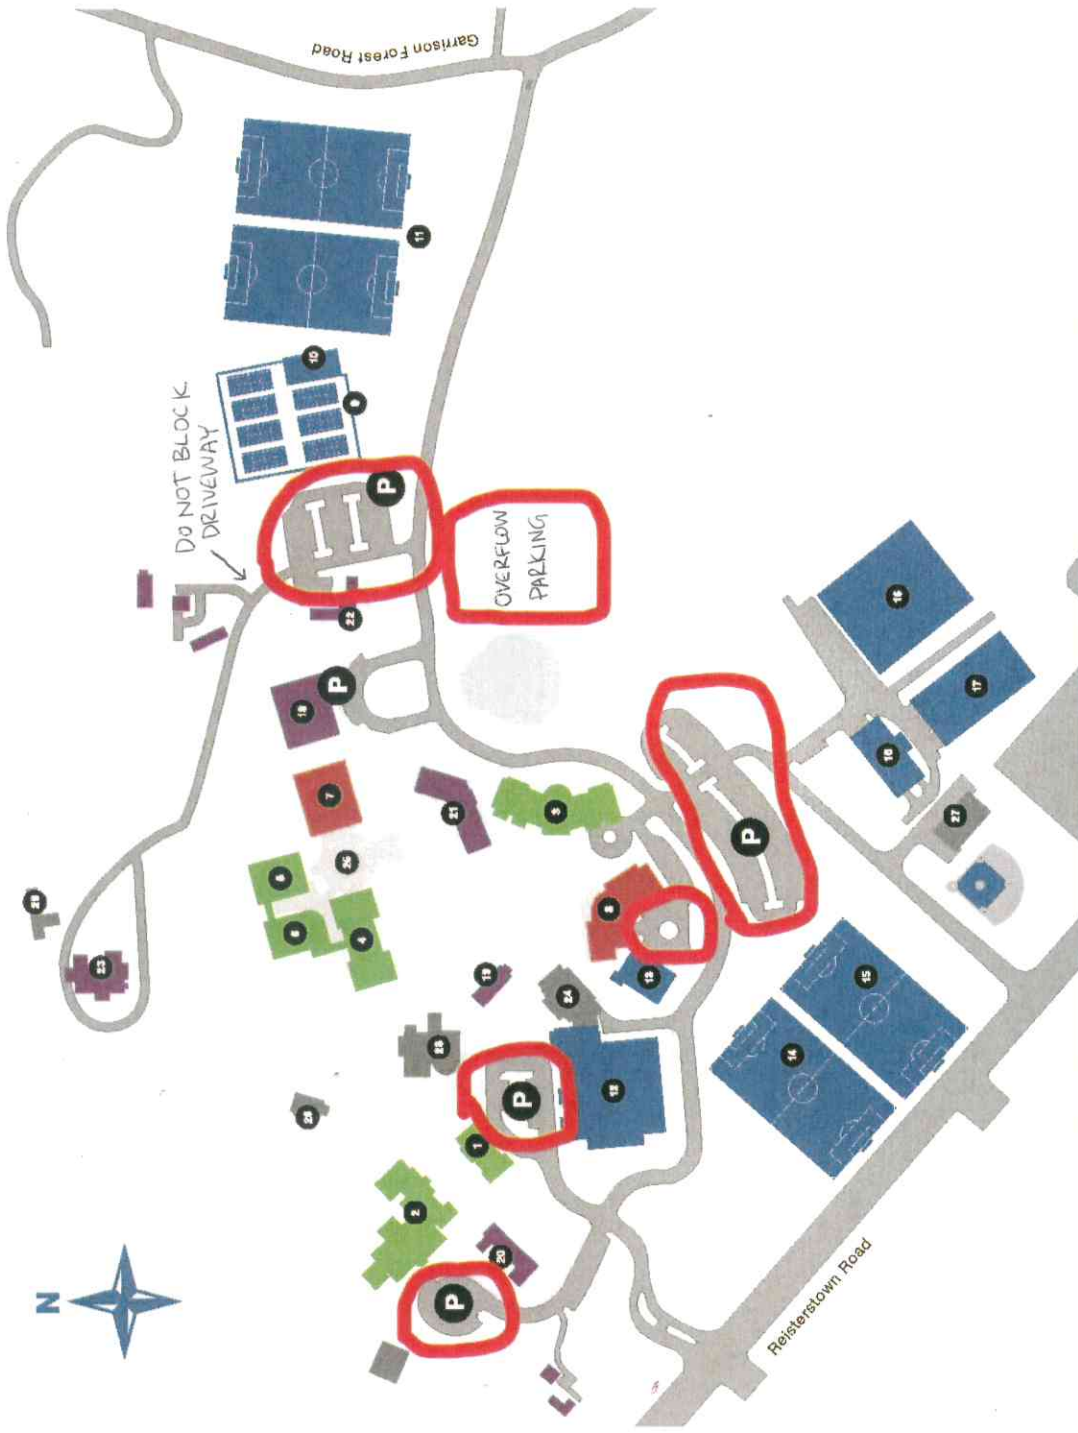

CAMPUS MAP

- 1 Preschool - Moncrieffe
- 2 Lower School - Livingston
- 3 G. Peter O'Neill, Jr Middle School
- 4 Upper School - Marshall-Offutt
- 5 F. E. White Building
- 6 Elinor Purves McLennan '56 Library

- 7 **Carland Theater**
- 8 **Molly Mundy Hathaway '61 Fine And Performing Arts Center**

- 9 Tennis Courts
- 10 Whitridge Pavilion
- 11 Hopkins Fields
- 12 Elizabeth B. Seate '74 Athletic Center
- 13 Preschool Gym
- 14 Paw Print Turf Field
- 15 Zolenas Turf Field
- 16 D. & J. Smith Equestrian Center
- 17 Sheridan Polo Arena

- 18 Lohr Hall • Student/Faculty Housing
- 19 Shriver • Health Center and Student/Faculty Housing
- 20 Senior House • Student/Faculty Housing
- 21 Meadowood • Student/Faculty Housing
- 22 Robinswood • Faculty Housing
- 23 Lochinvar

- 24 Alumnae Hall • Campus Center and Dining Hall
- 25 Centennial Courtyard
- 26 Chapel
- 27 Maintenance Facility
- 28 Manor House
Student Activities Center, School Store, O'Zone Café and Alumnae, Business, Communications, Development, Human Resources Offices
- 29 Xanders Cottage • Faculty/Staff Daycare